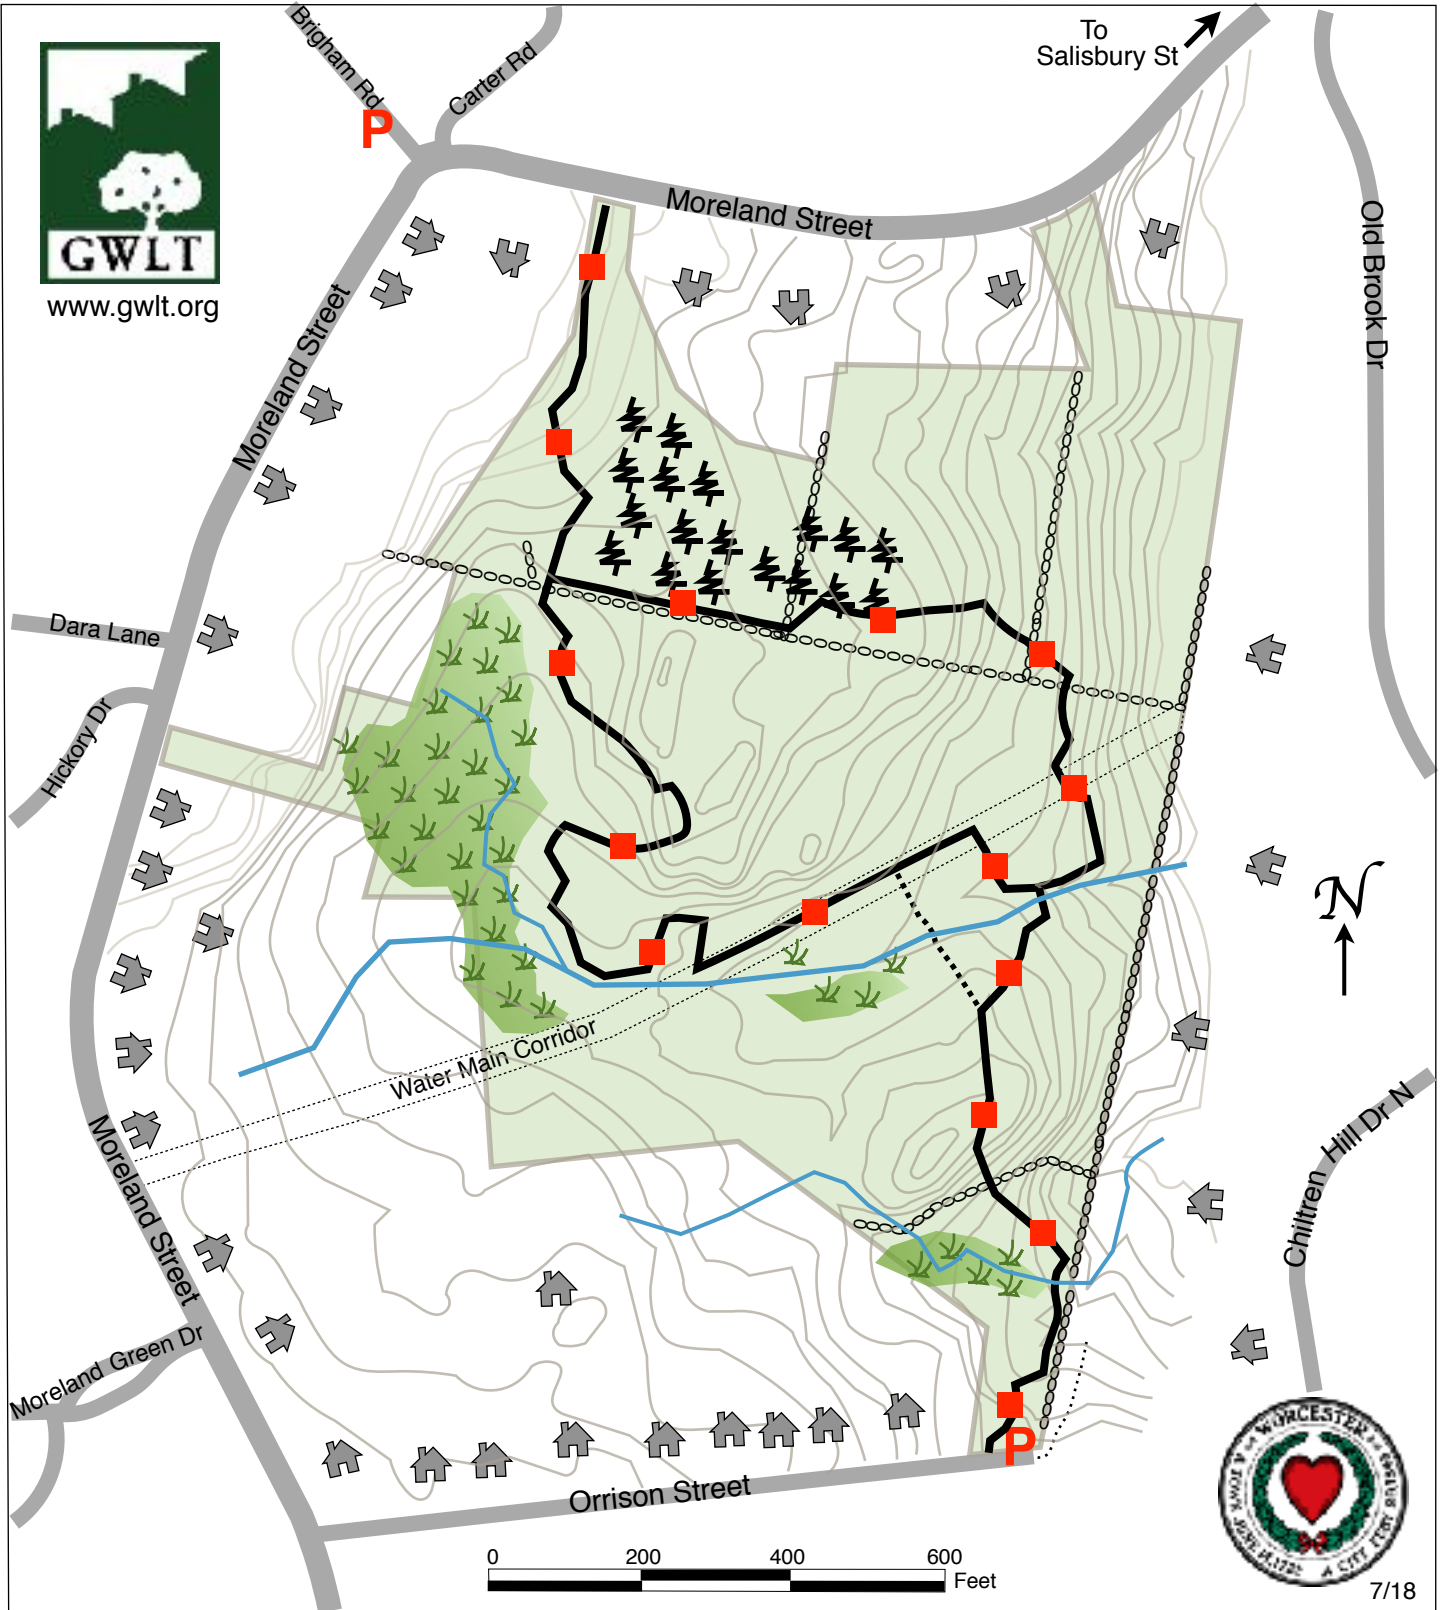

Moreland Woods

Worcester, MA

www.gwlt.org

7/18

Key			
	Path		Evergreen grove
	Private Path		Wetlands
	Alternate Route		Stone walls
	Property Boundary		Park on street
	Stream		