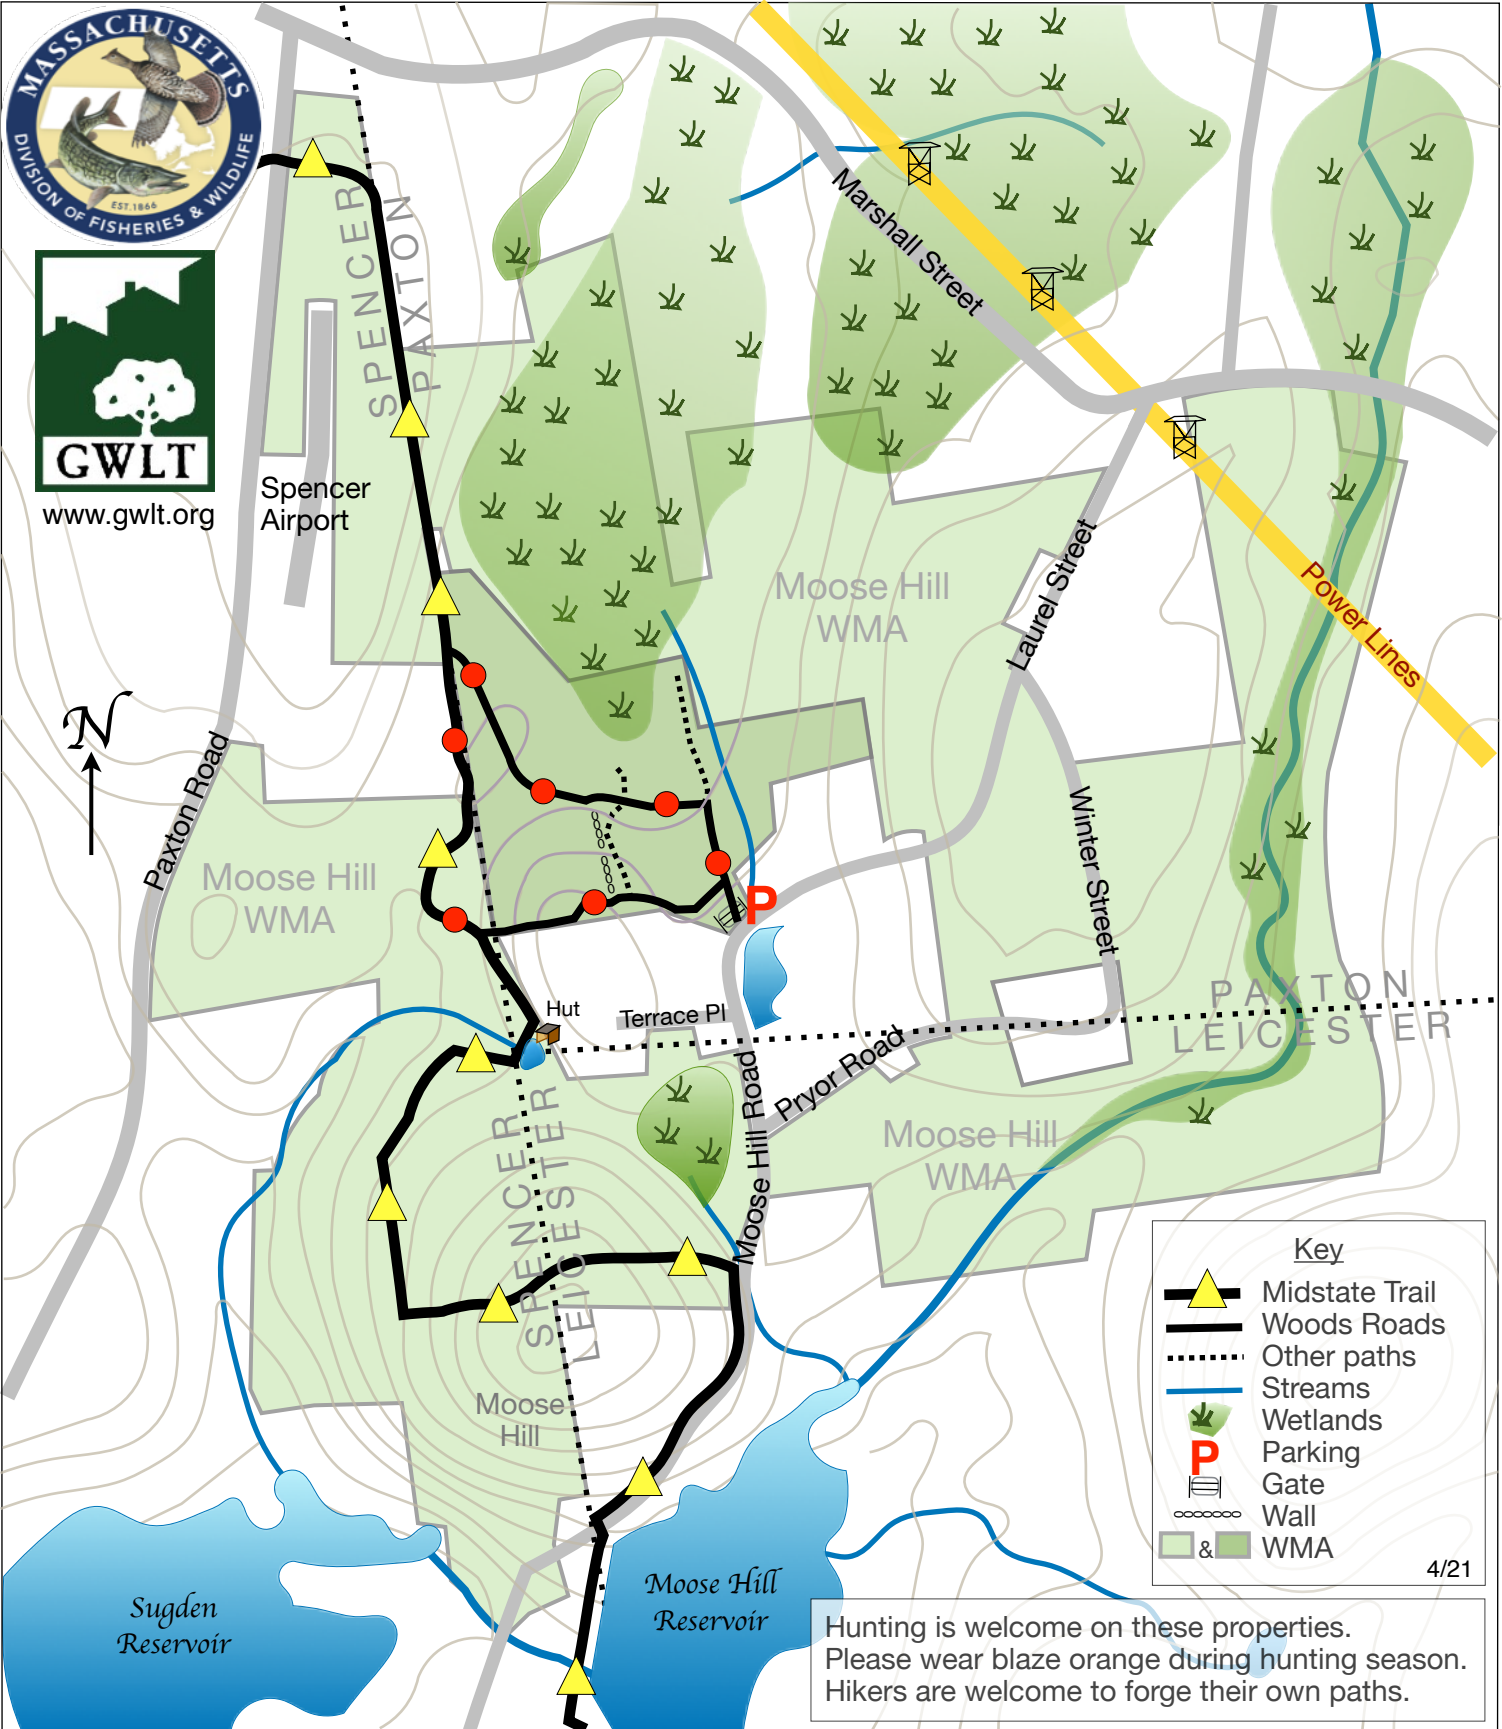

Moose Hill Wildlife Management Area

Paxton, Spencer, Leicester

www.gwlt.org

Key	
	Midstate Trail
	Woods Roads
	Other paths
	Streams
	Wetlands
	Parking
	Gate
	Wall
	WMA

4/21

Hunting is welcome on these properties.
Please wear blaze orange during hunting season.
Hikers are welcome to forge their own paths.