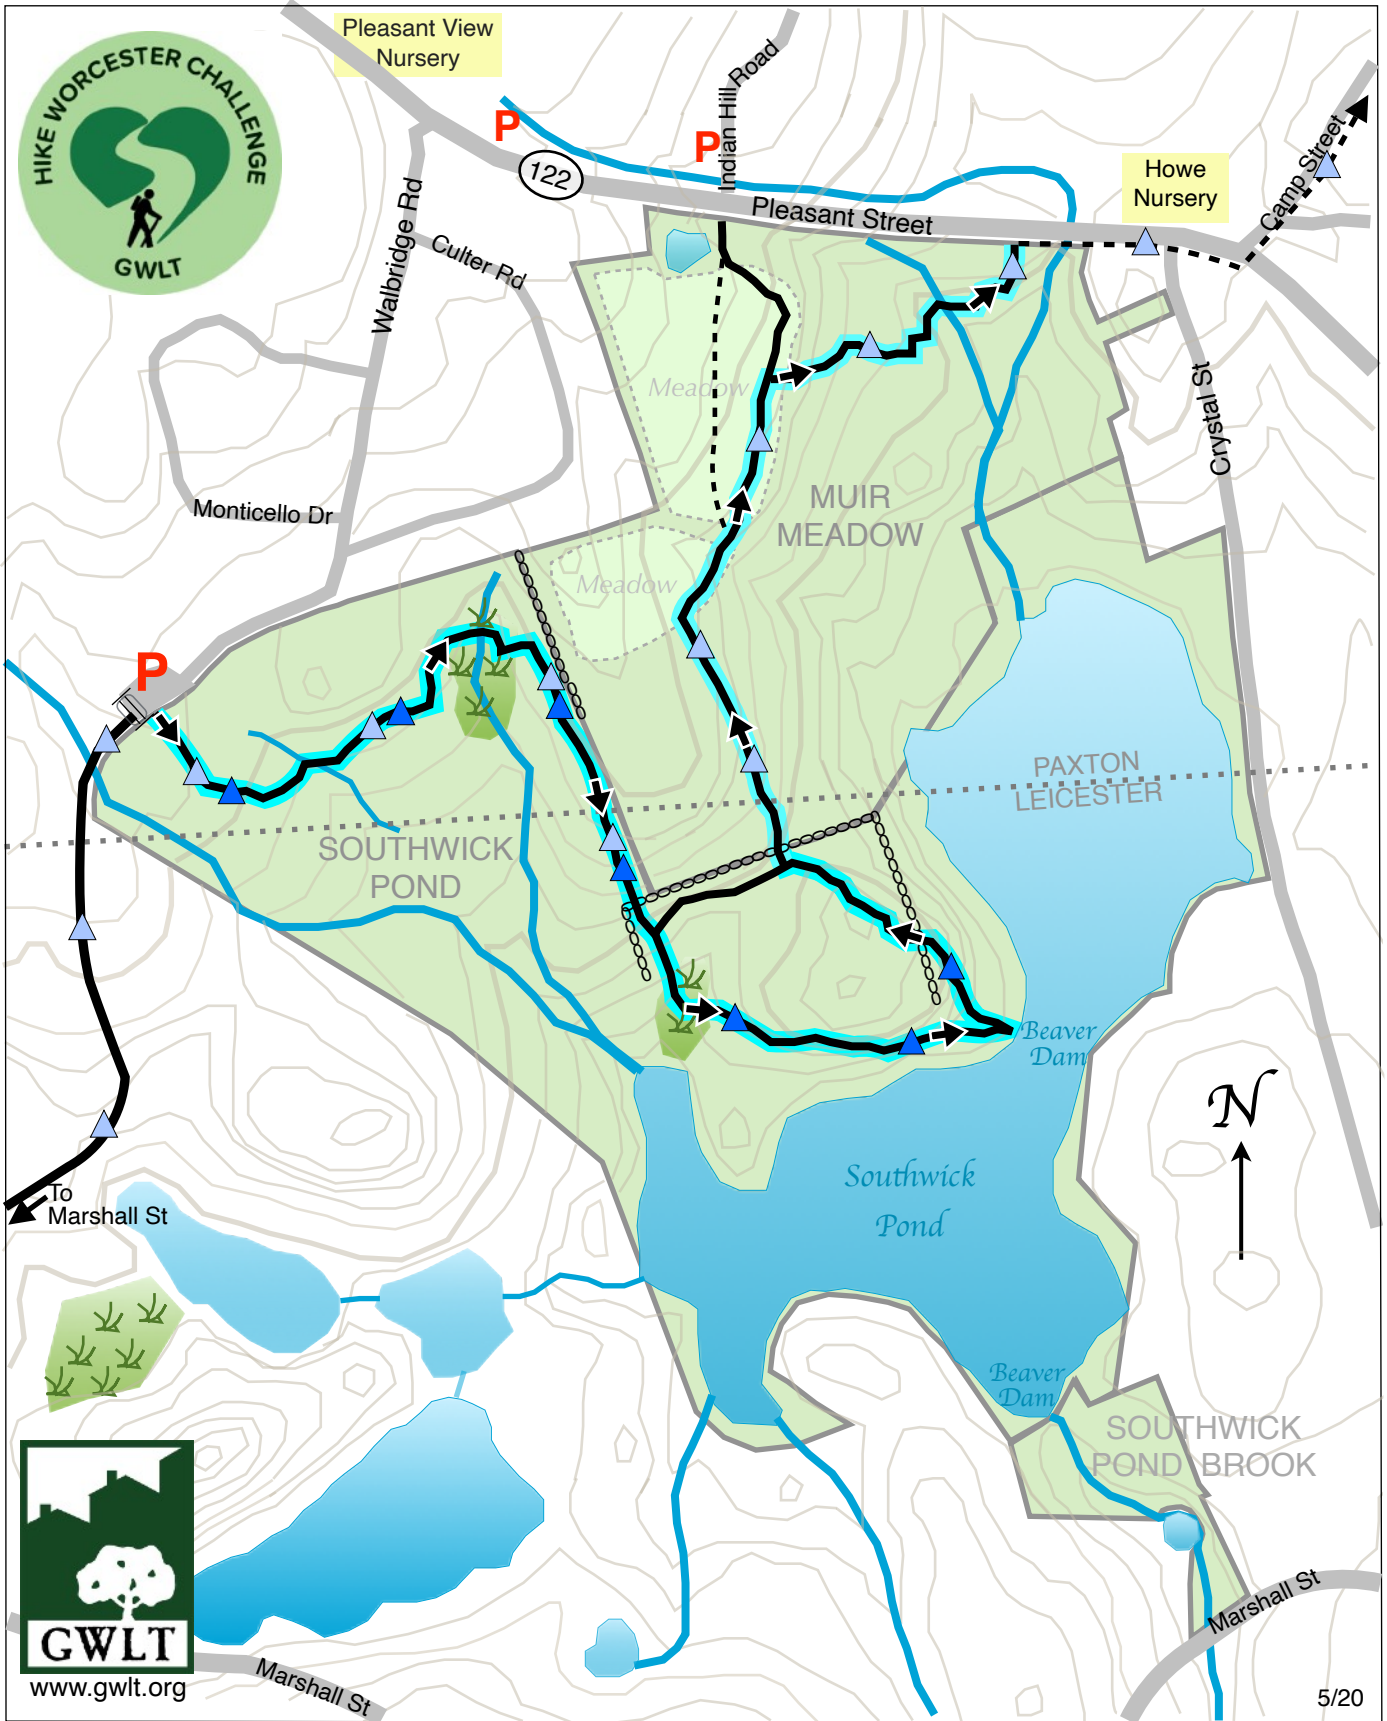

Southwick Pond & Muir Meadow

Paxton and Leicester

Key	
	Woonaskochu's Path
	Southwick Pond Path
	Property Boundaries
	Streams
	Wetlands
	Contour Lines
	Parking