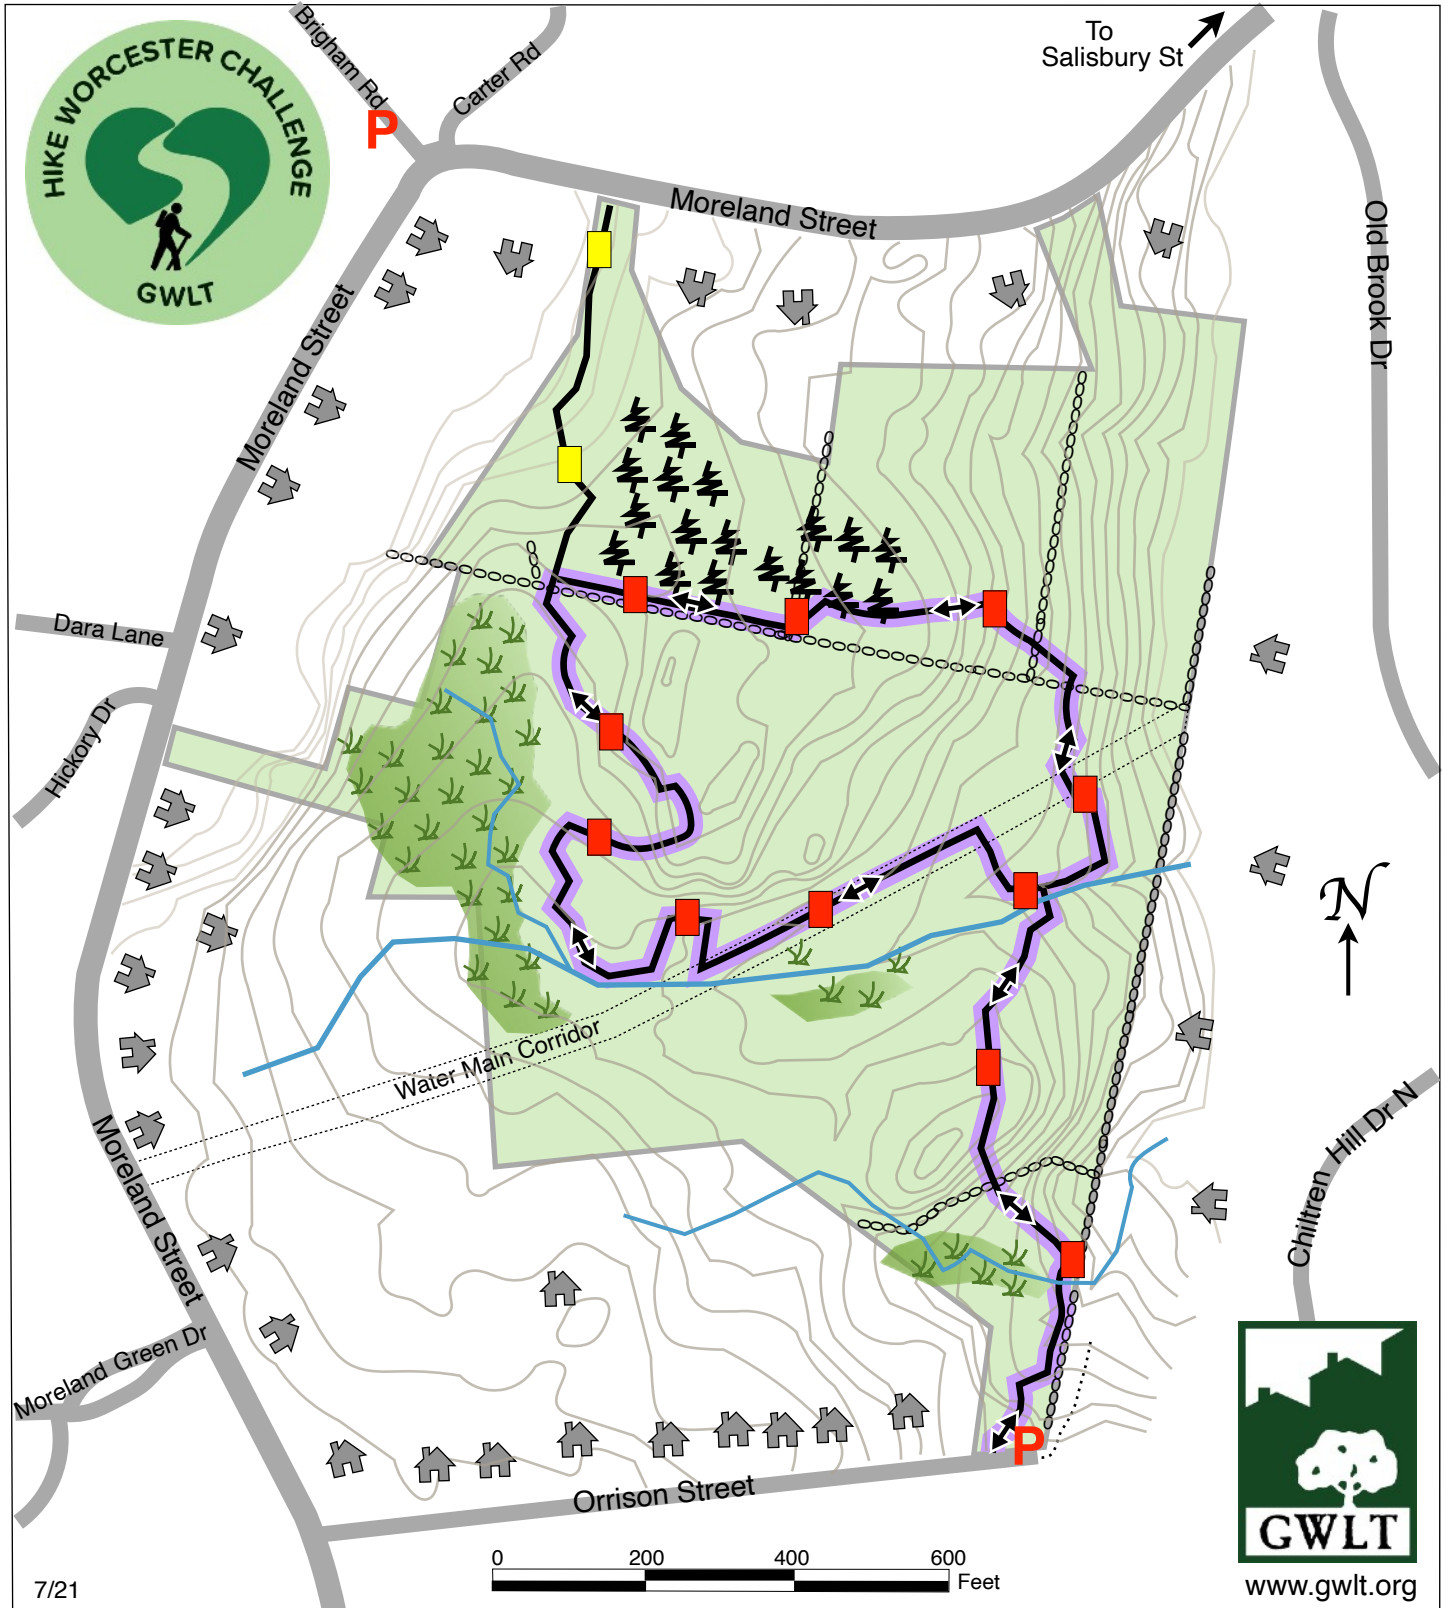

Moreland Woods

Worcester, MA

7/21

0 200 400 600 Feet

Key			
	Path		Evergreen grove
	Private Path		Wetlands
	Property Boundary		Stone walls
	Stream		Park on street