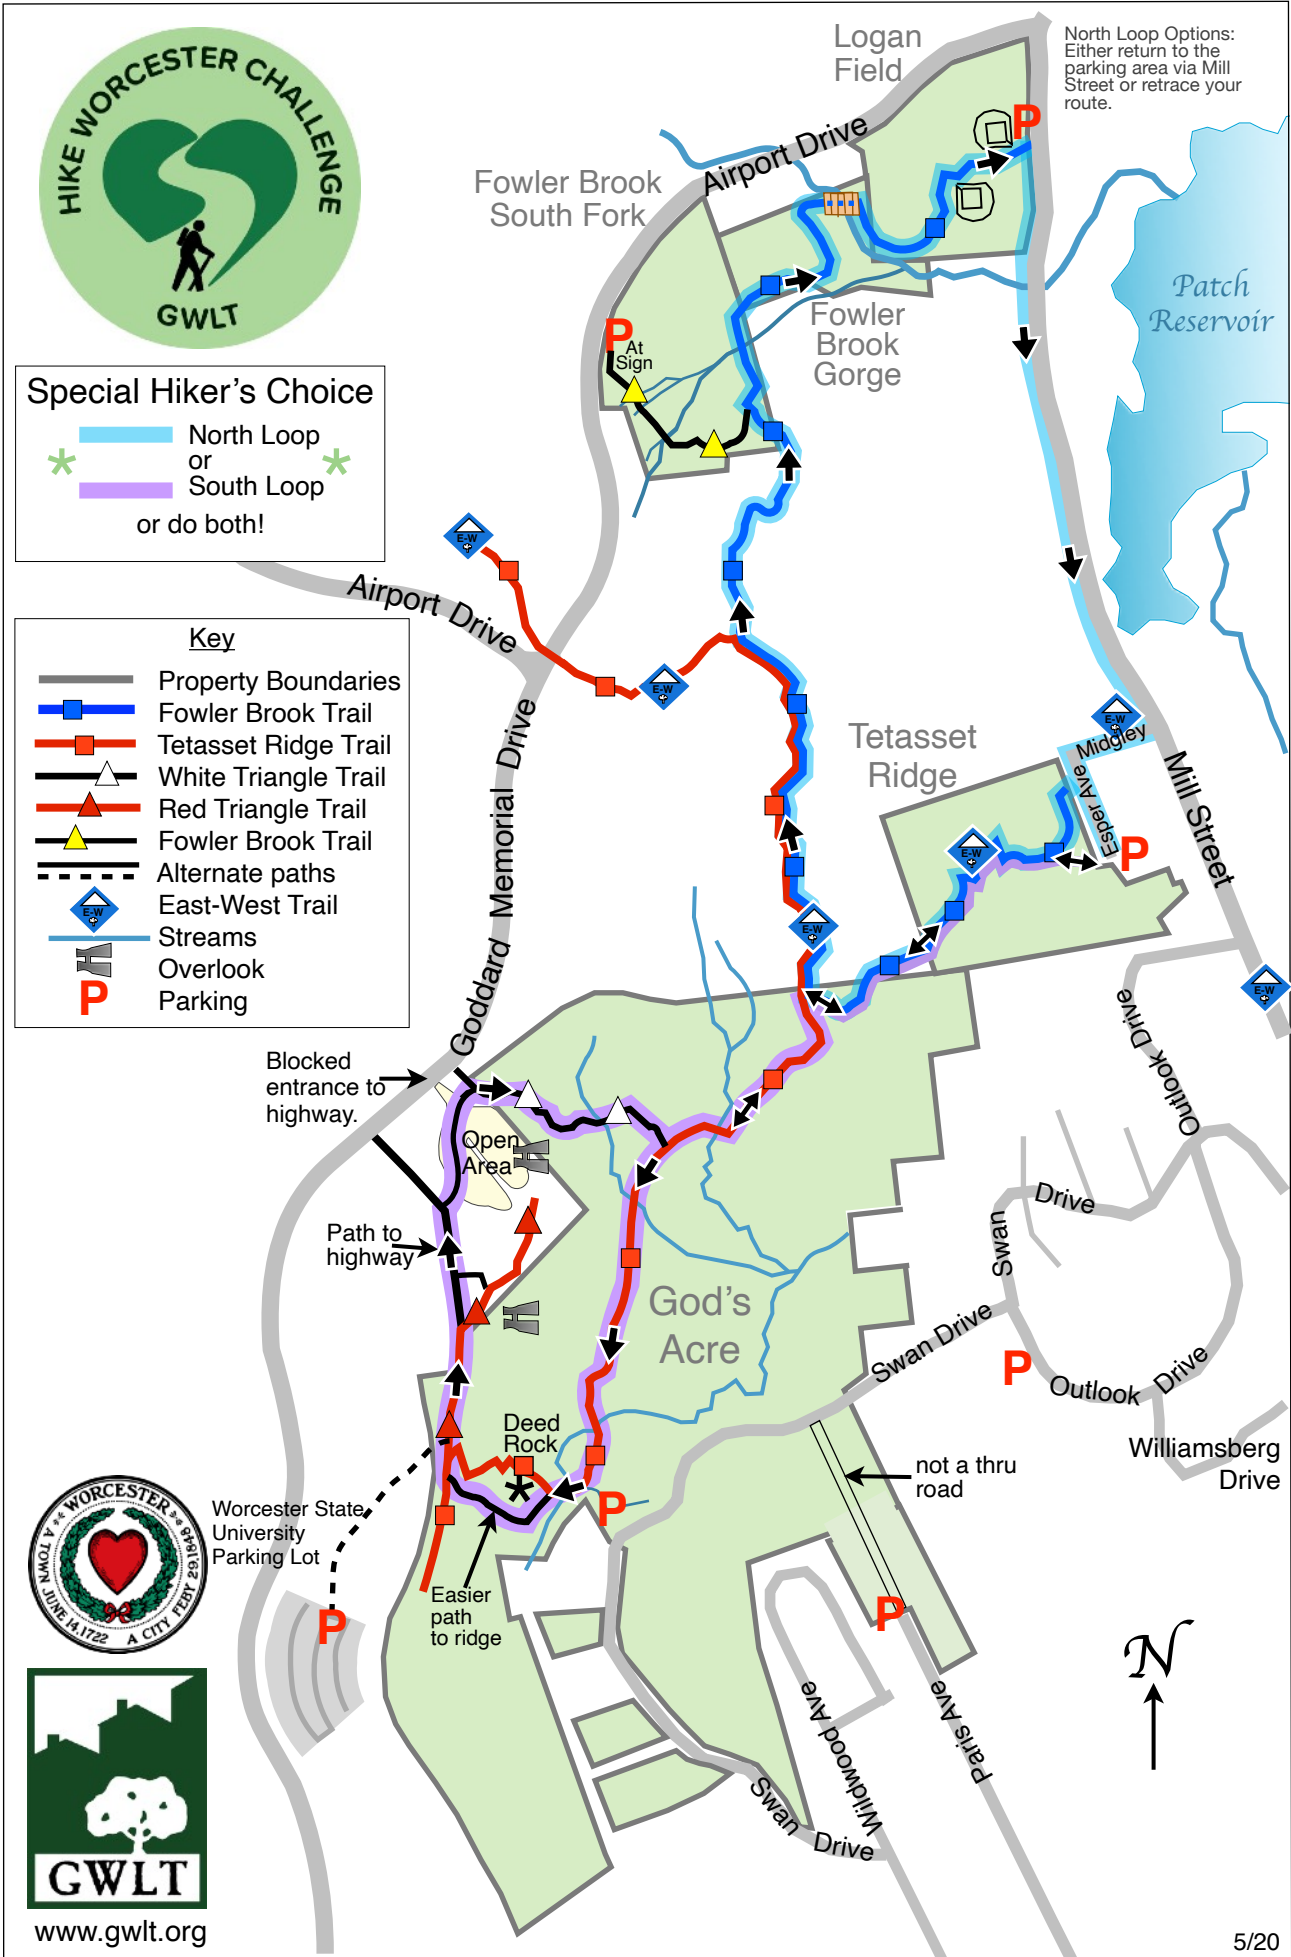

God's Acre, Tetasset Ridge & Fowler Brook

Special Hiker's Choice

* North Loop or South Loop *
or do both!

- Key**
- Property Boundaries
 - Fowler Brook Trail
 - Tetasset Ridge Trail
 - White Triangle Trail
 - Red Triangle Trail
 - Fowler Brook Trail
 - Alternate paths
 - East-West Trail
 - Streams
 - Overlook
 - Parking

North Loop Options:
Either return to the parking area via Mill Street or retrace your route.

www.gwlt.org