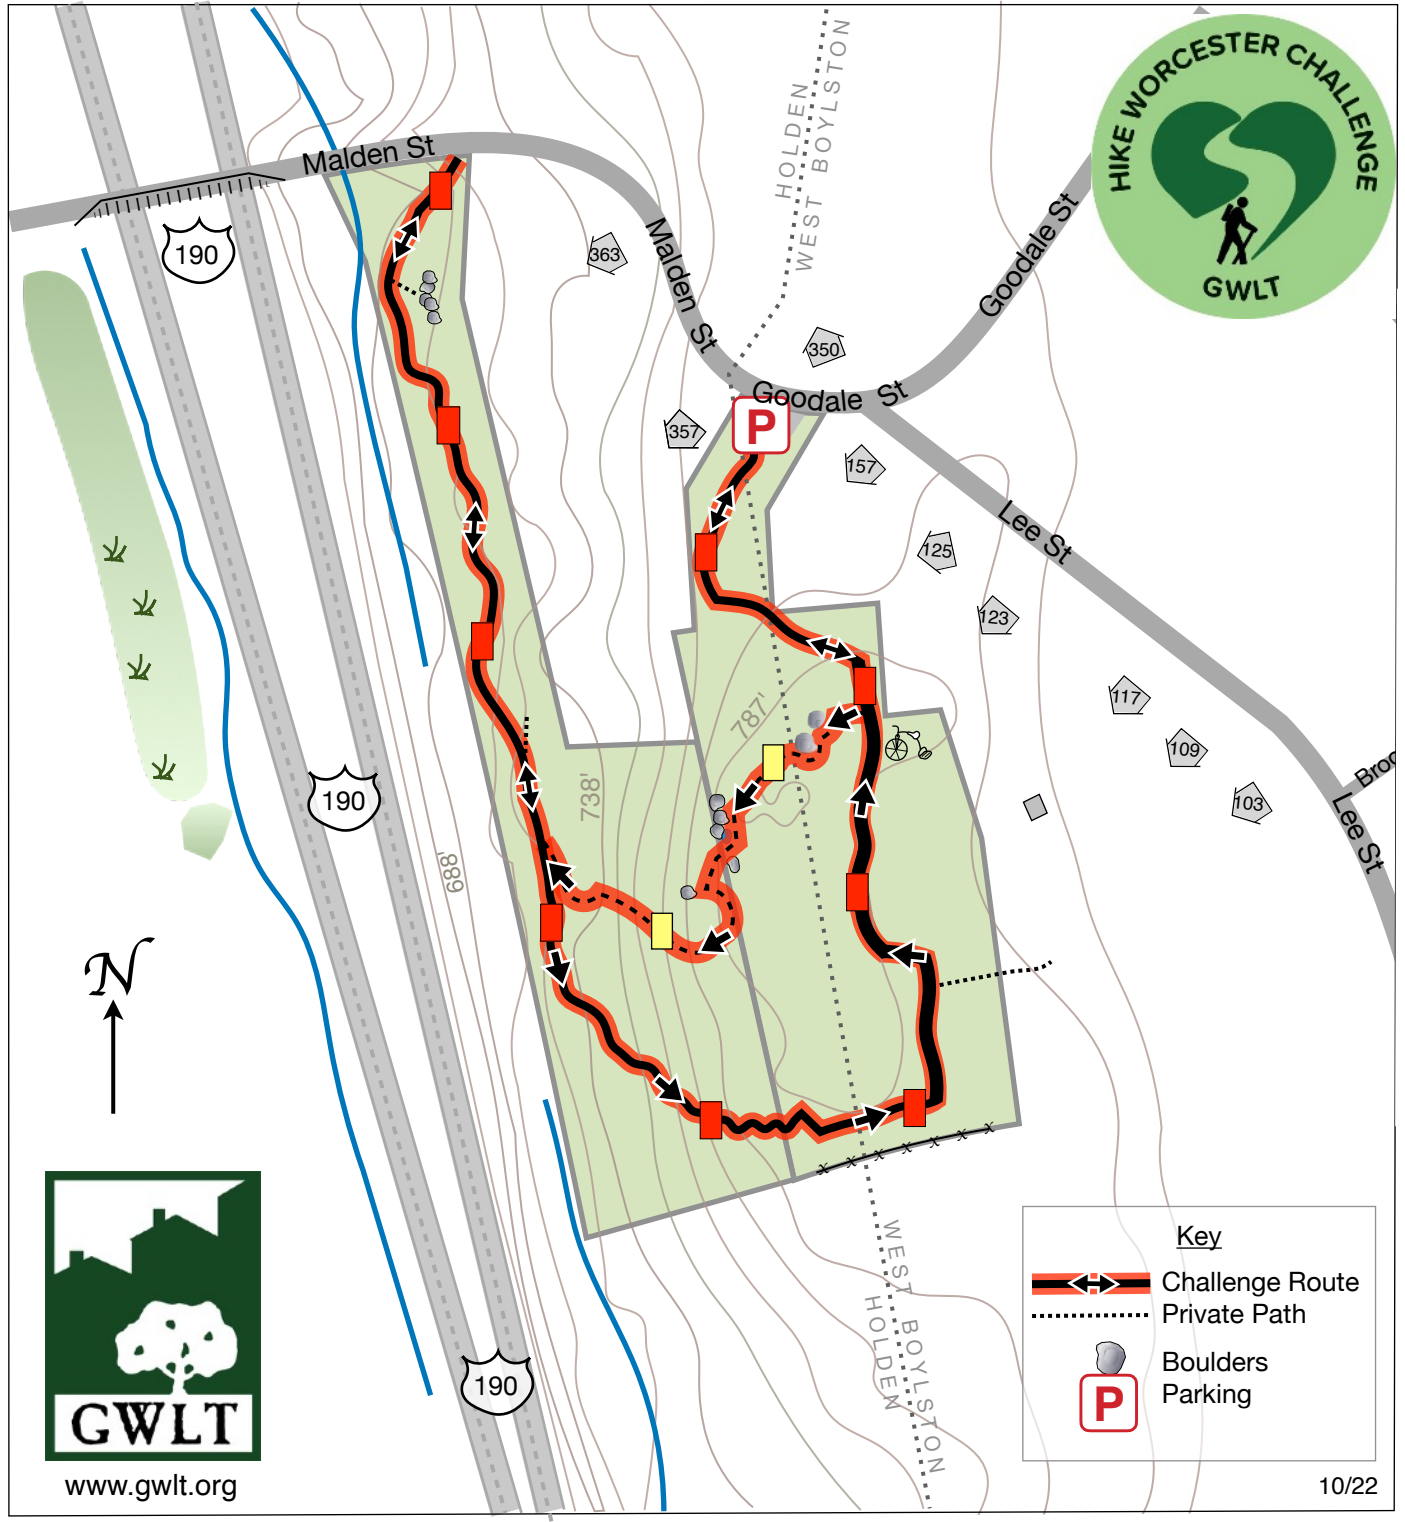

Blueberry Hill

Holden, West Boylston

Key	
	Challenge Route
	Private Path
	Boulders
	Parking

www.gwlt.org