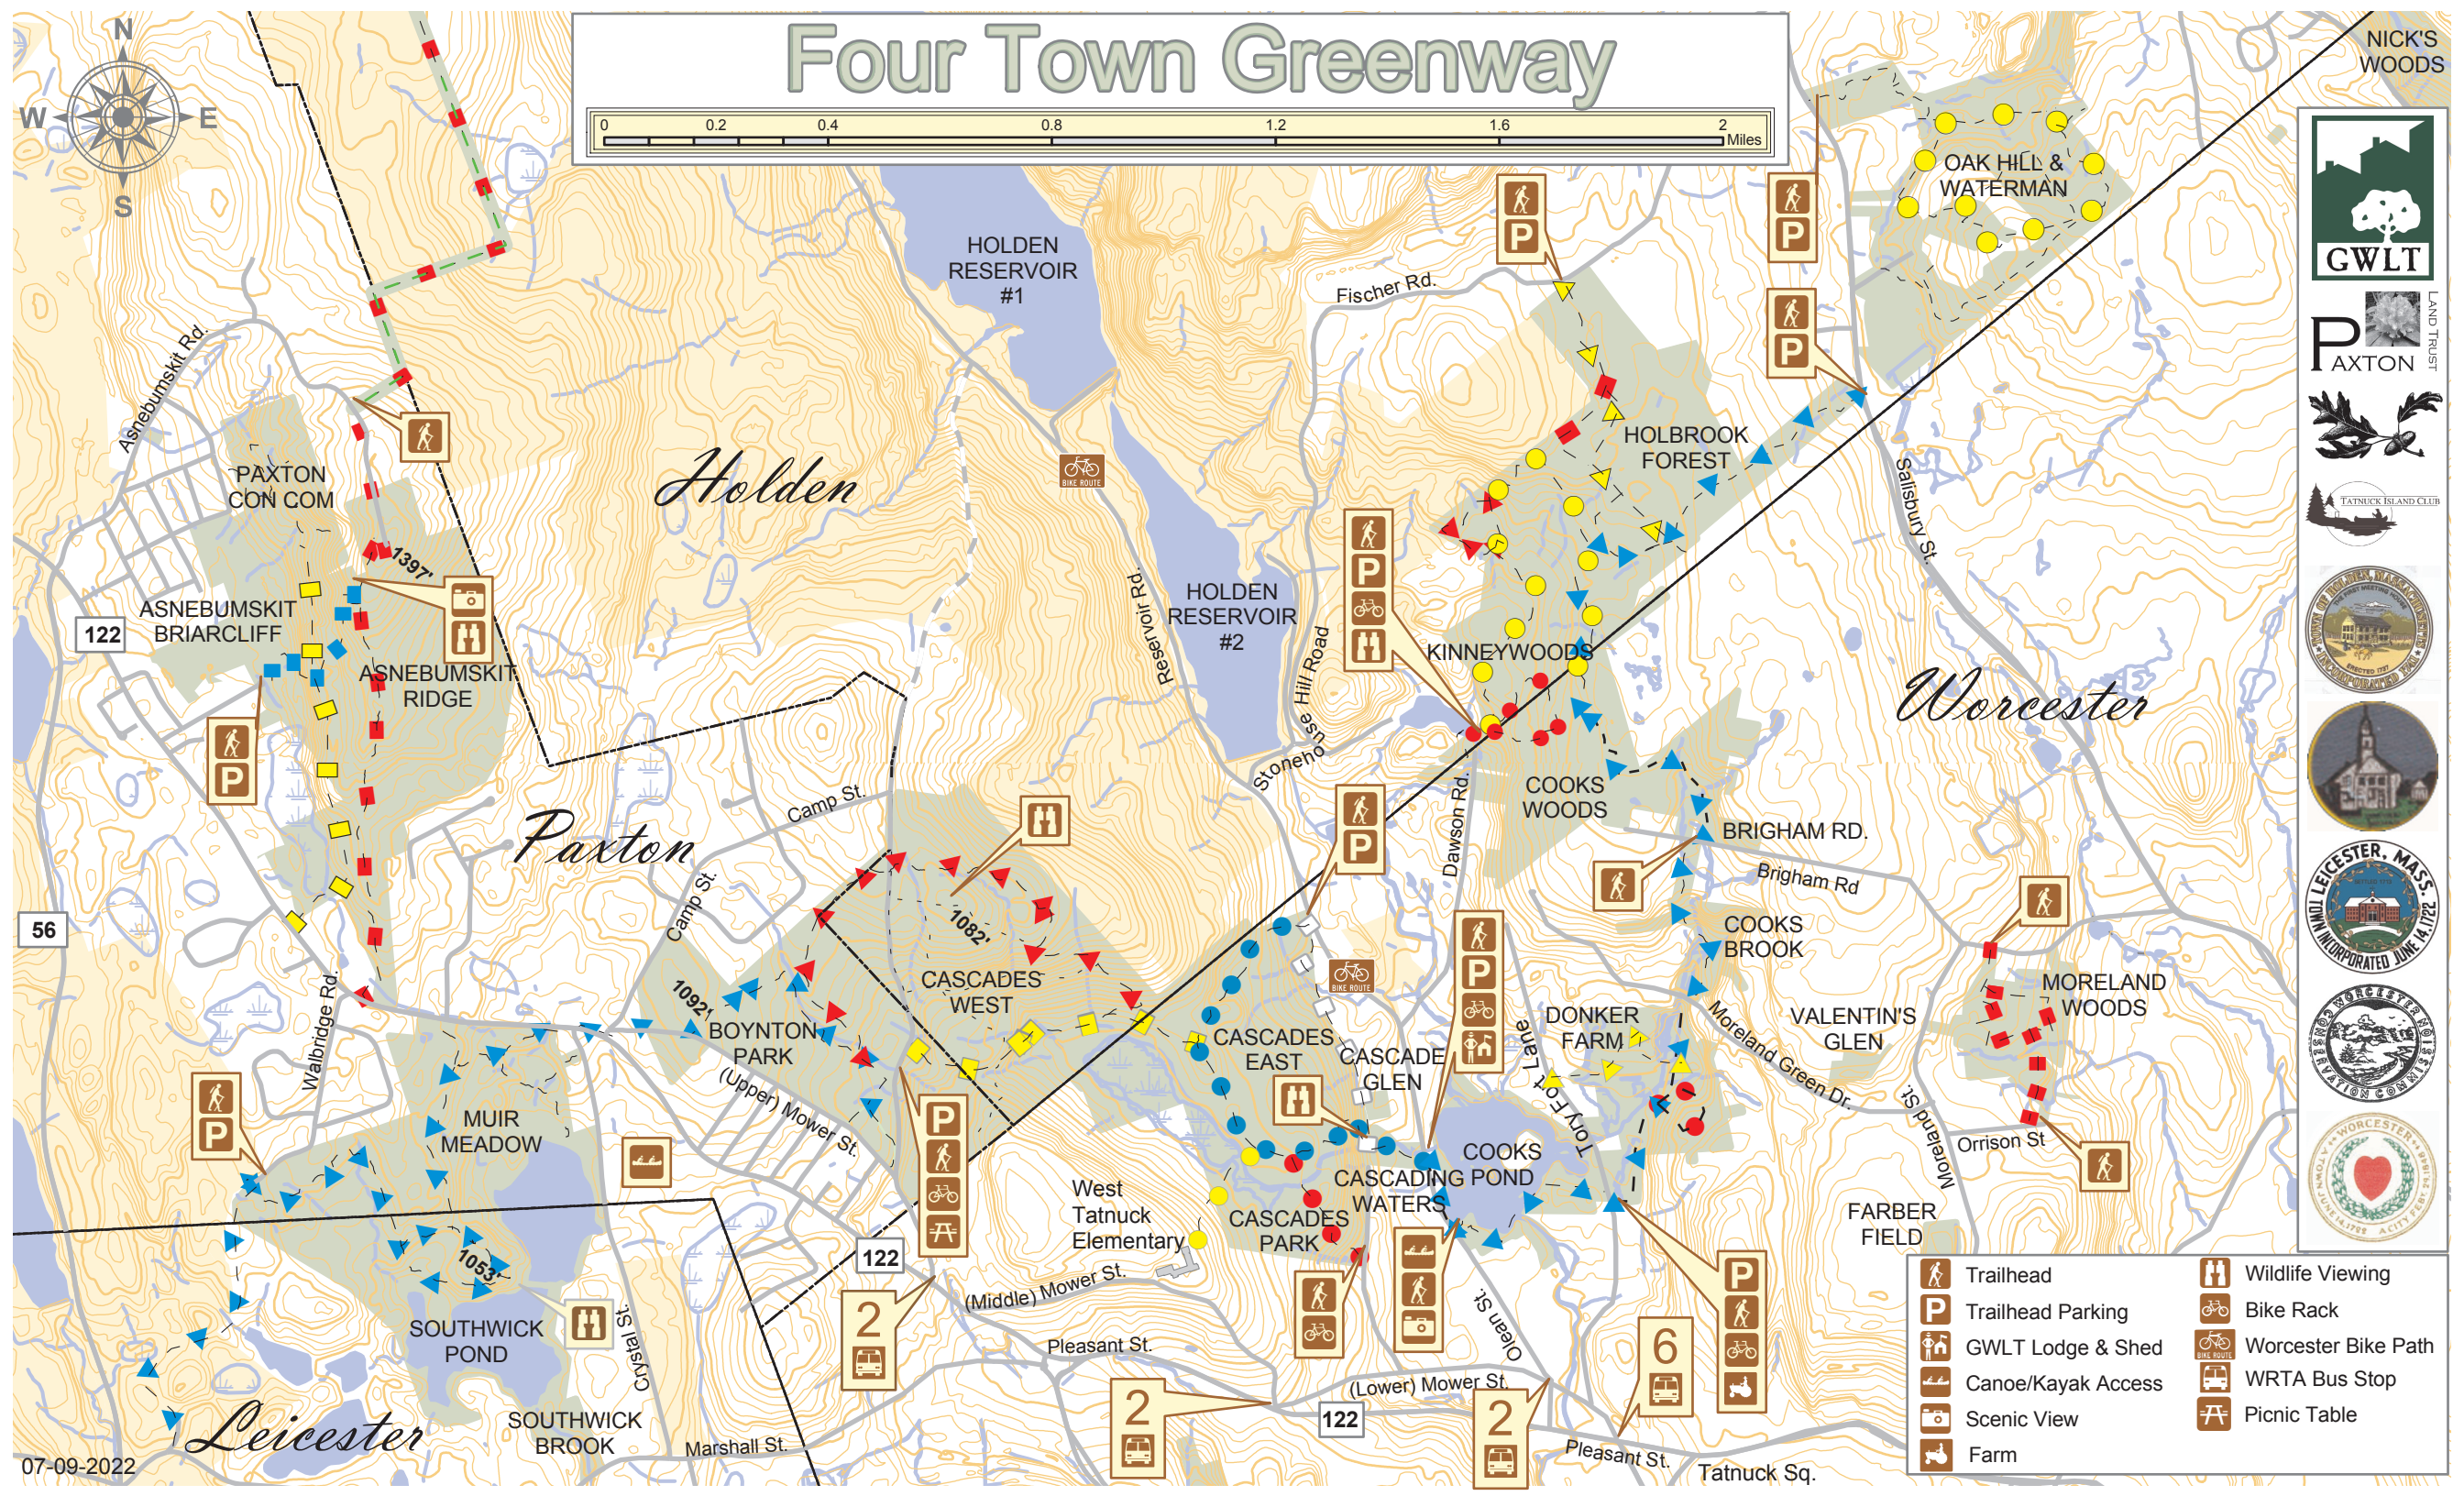

Four Town Greenway

NICK'S WOODS

GWLT
LAND TRUST

PAXTON

TATNUCK ISLAND CLUB

WILMINGTON, MASSACHUSETTS
INCORPORATED 1724

LEICESTER, MASS.
INCORPORATED JUNE 14, 1722

Worcester

Worcester

- Trailhead
- Wildlife Viewing
- Trailhead Parking
- Bike Rack
- GWLT Lodge & Shed
- Worcester Bike Path
- Canoe/Kayak Access
- WRTA Bus Stop
- Scenic View
- Picnic Table
- Farm