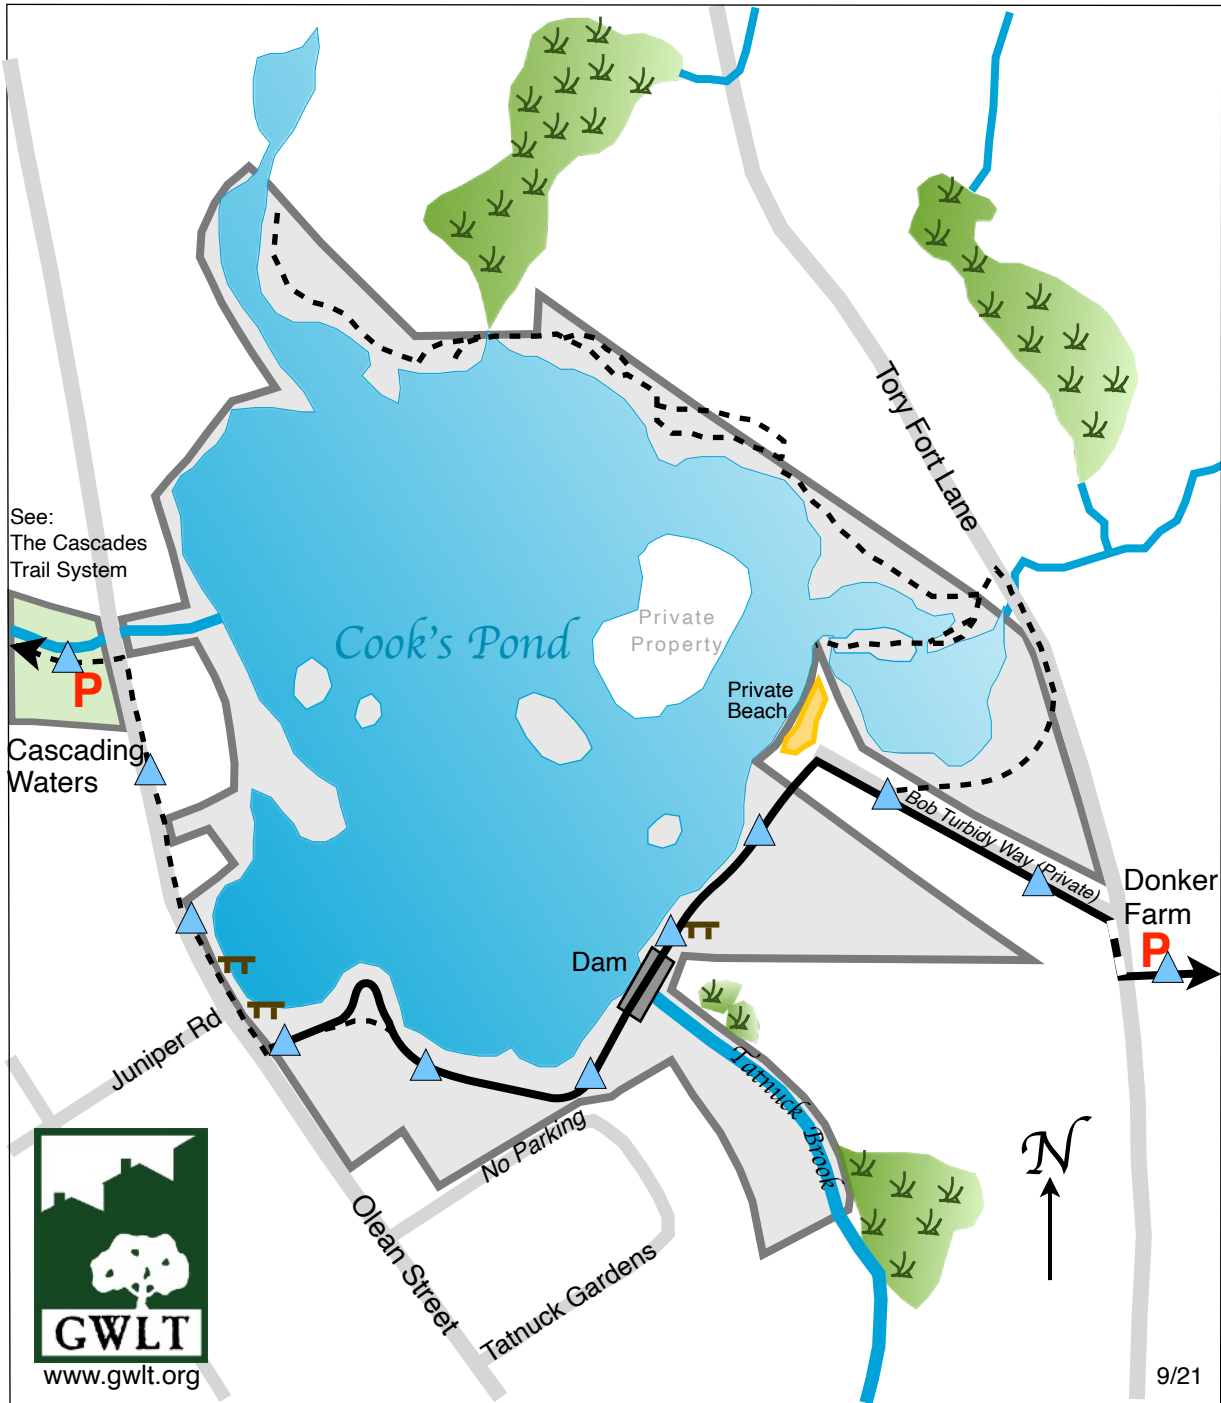

# Cook's Pond Worcester

| Key |                    |  |          |
|-----|--------------------|--|----------|
|     | Woonaskochu's Path |  | Wetlands |
|     | Paths              |  | Bench    |
|     | Stream             |  | Parking  |
|     | Property Boundary  |  |          |