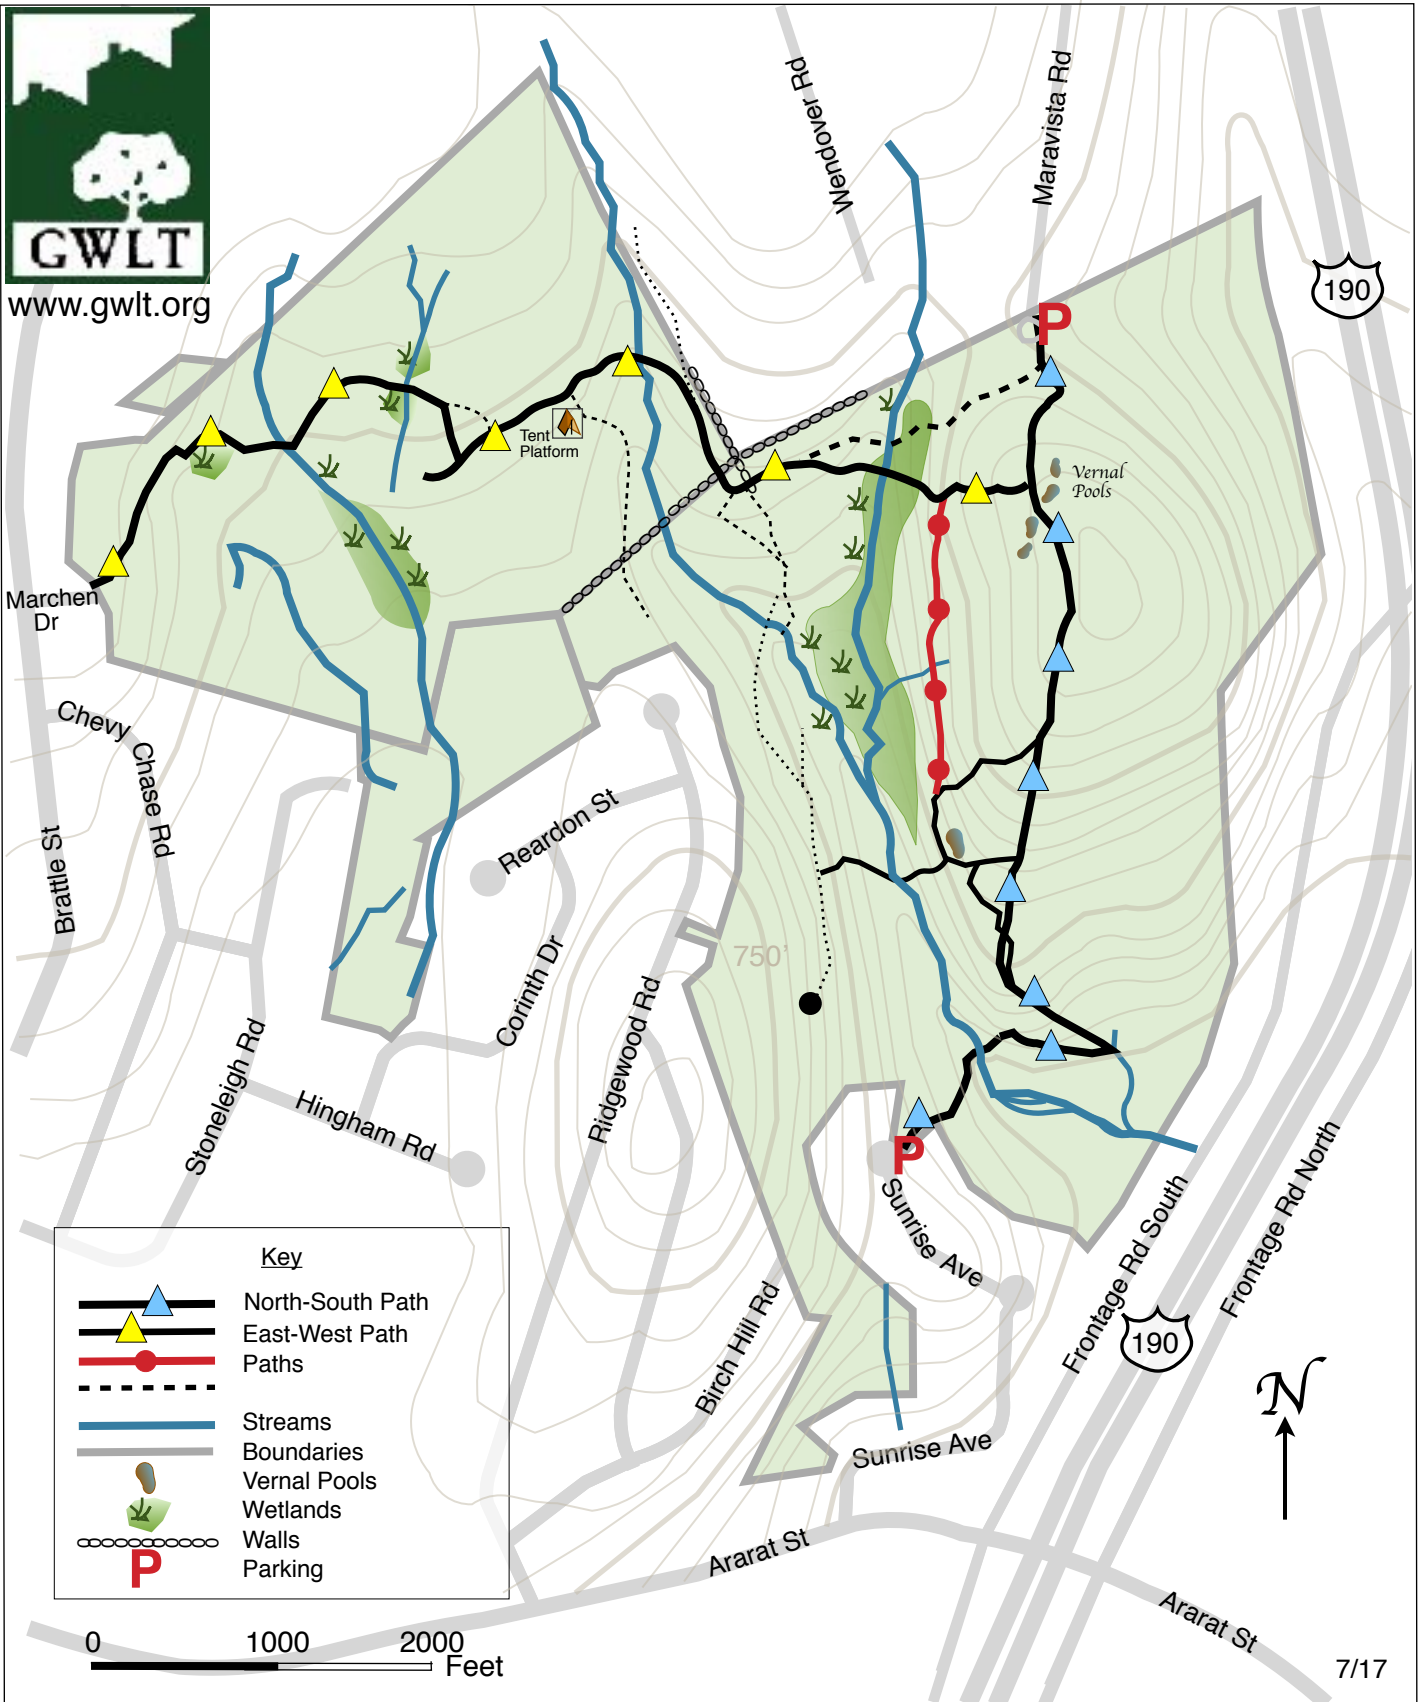

Bovenzi Park Worcester

www.gwlt.org

Key	
	North-South Path
	East-West Path
	Paths
	Streams
	Boundaries
	Vernal Pools
	Wetlands
	Walls
	Parking

0 1000 2000 Feet