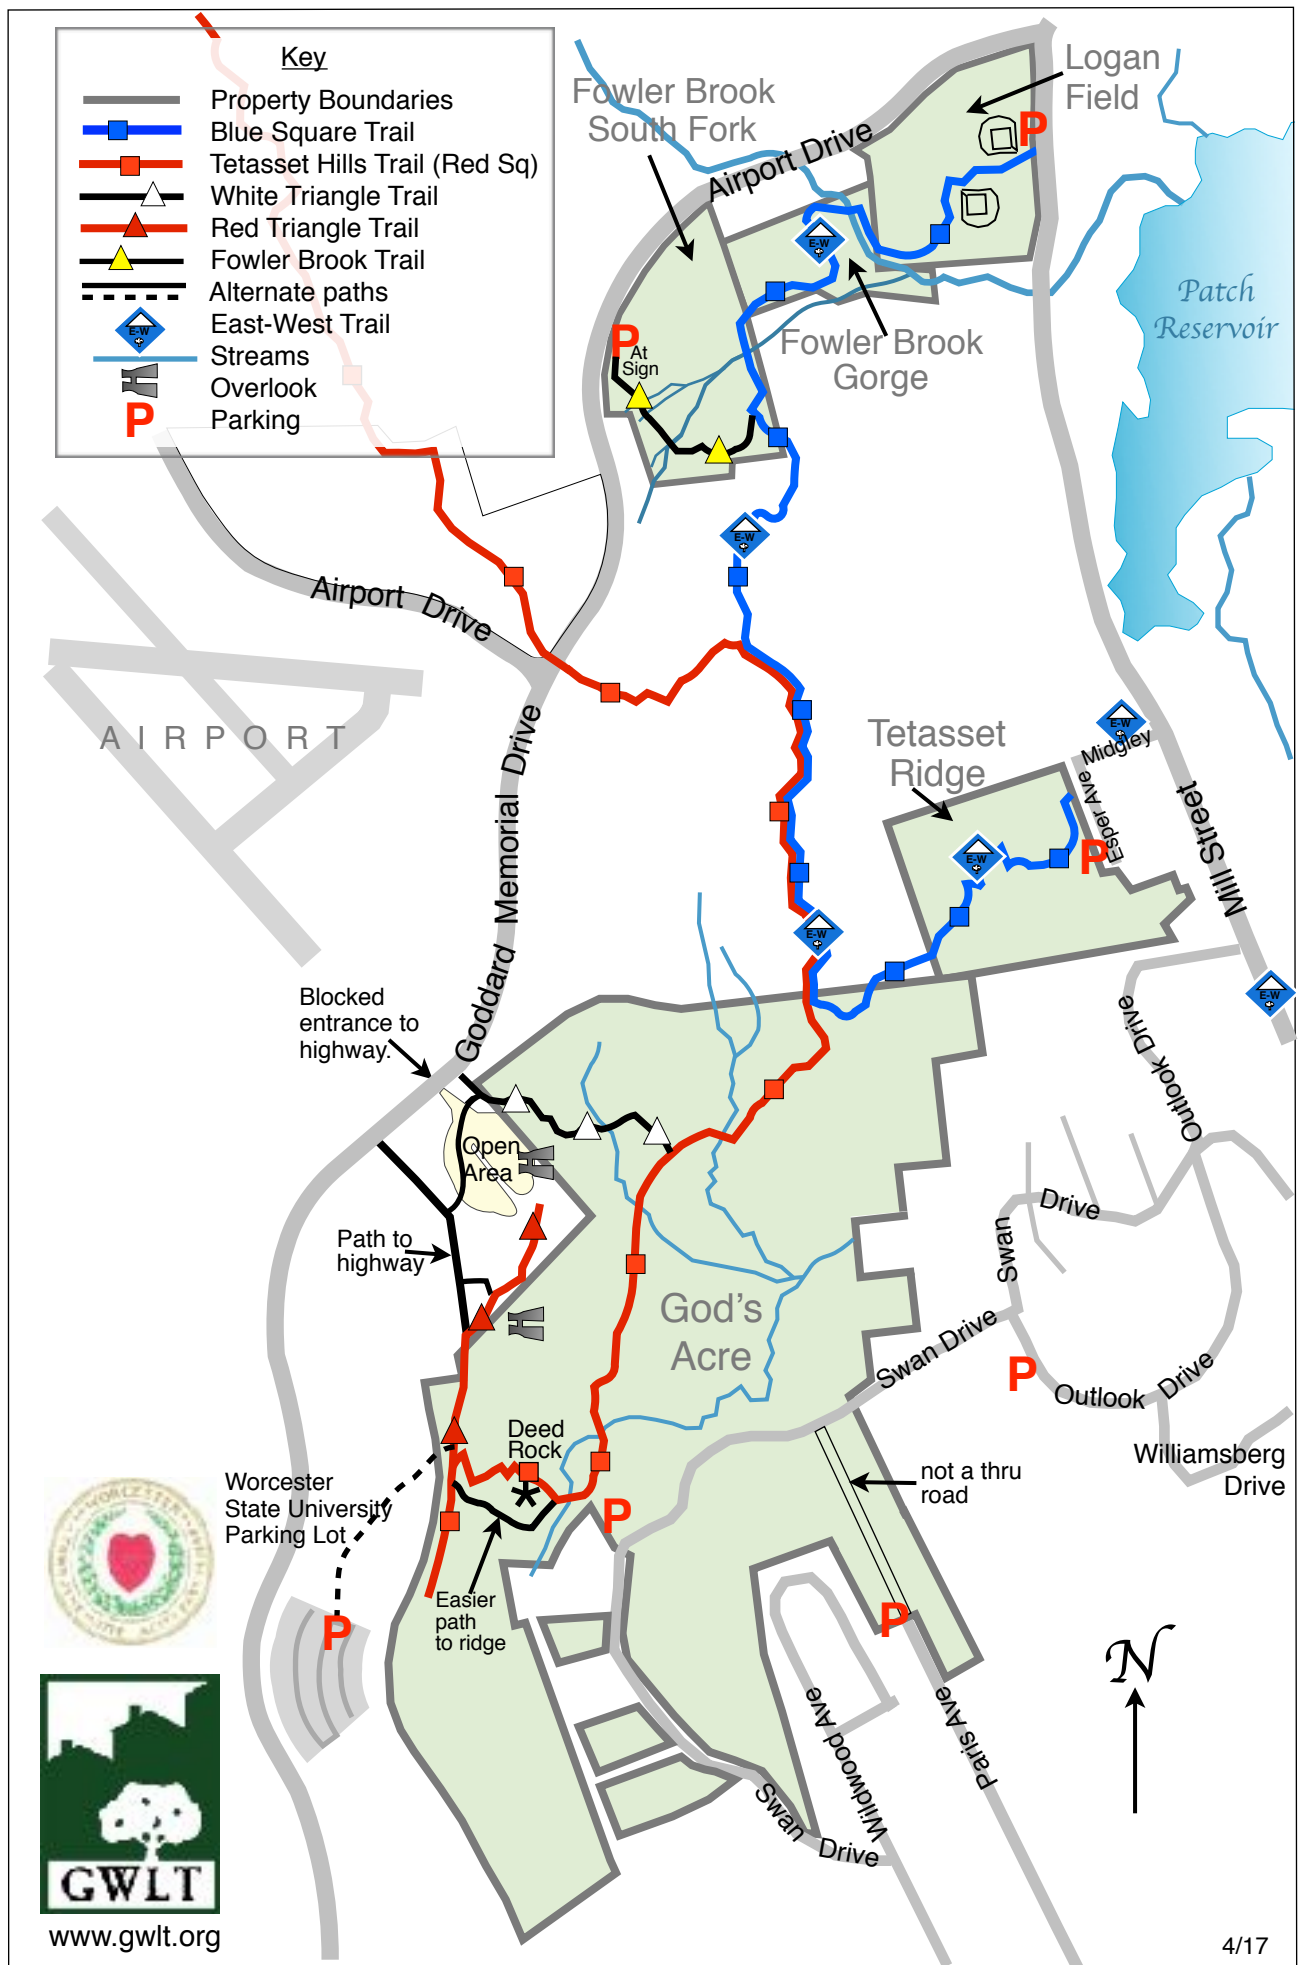

God's Acre, Tetasset Ridge & Fowler Brook

Key

- Property Boundaries
- Blue Square Trail
- Tetasset Hills Trail (Red Sq)
- White Triangle Trail
- Red Triangle Trail
- Fowler Brook Trail
- Alternate paths
- East-West Trail
- Streams
- Overlook
- Parking

www.gwlt.org