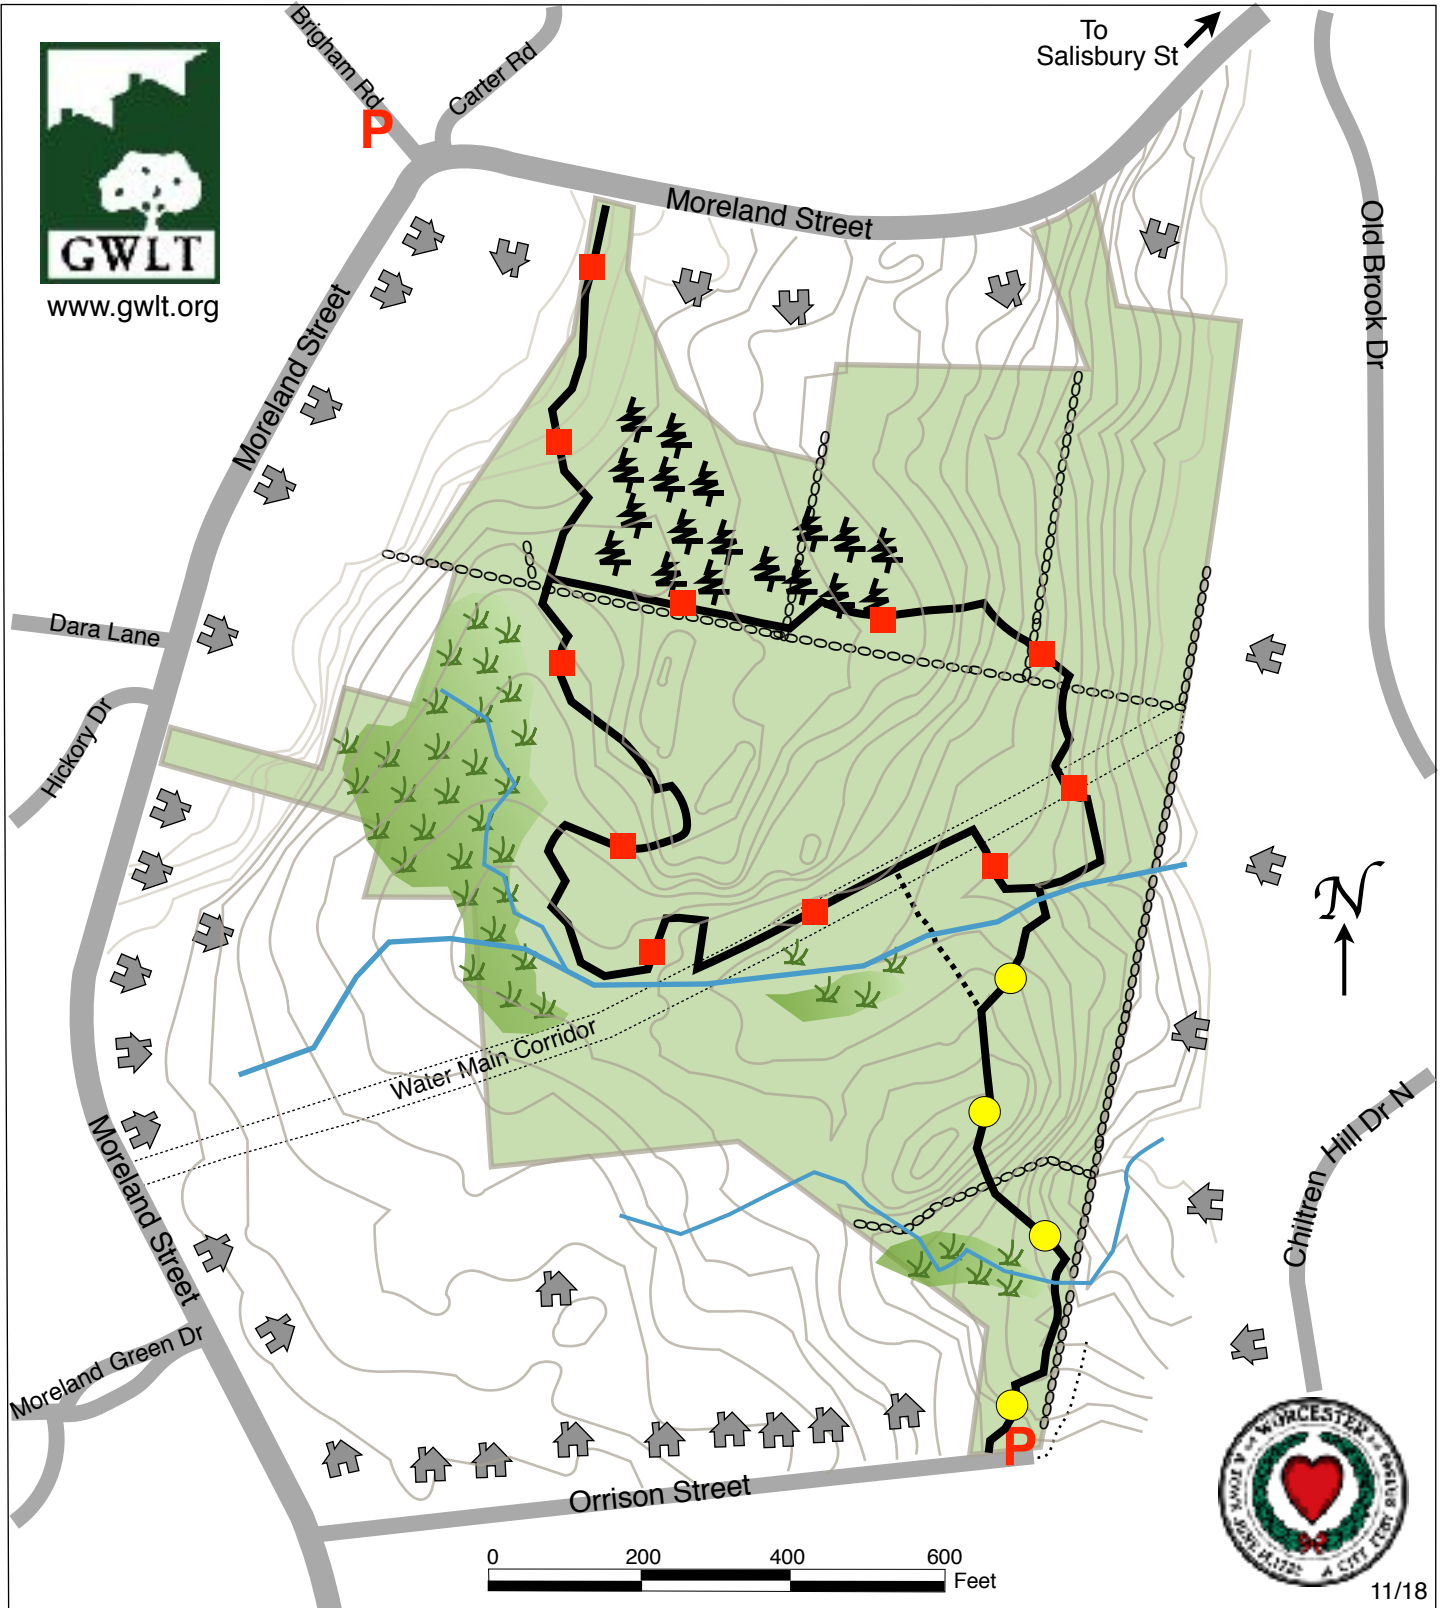

# Moreland Woods

## Worcester, MA

www.gwlt.org

11/18

Key			
	Path		Evergreen grove
	Private Path		Wetlands
	Alternate Route		Stone walls
	Property Boundary		Park on street
	Stream		