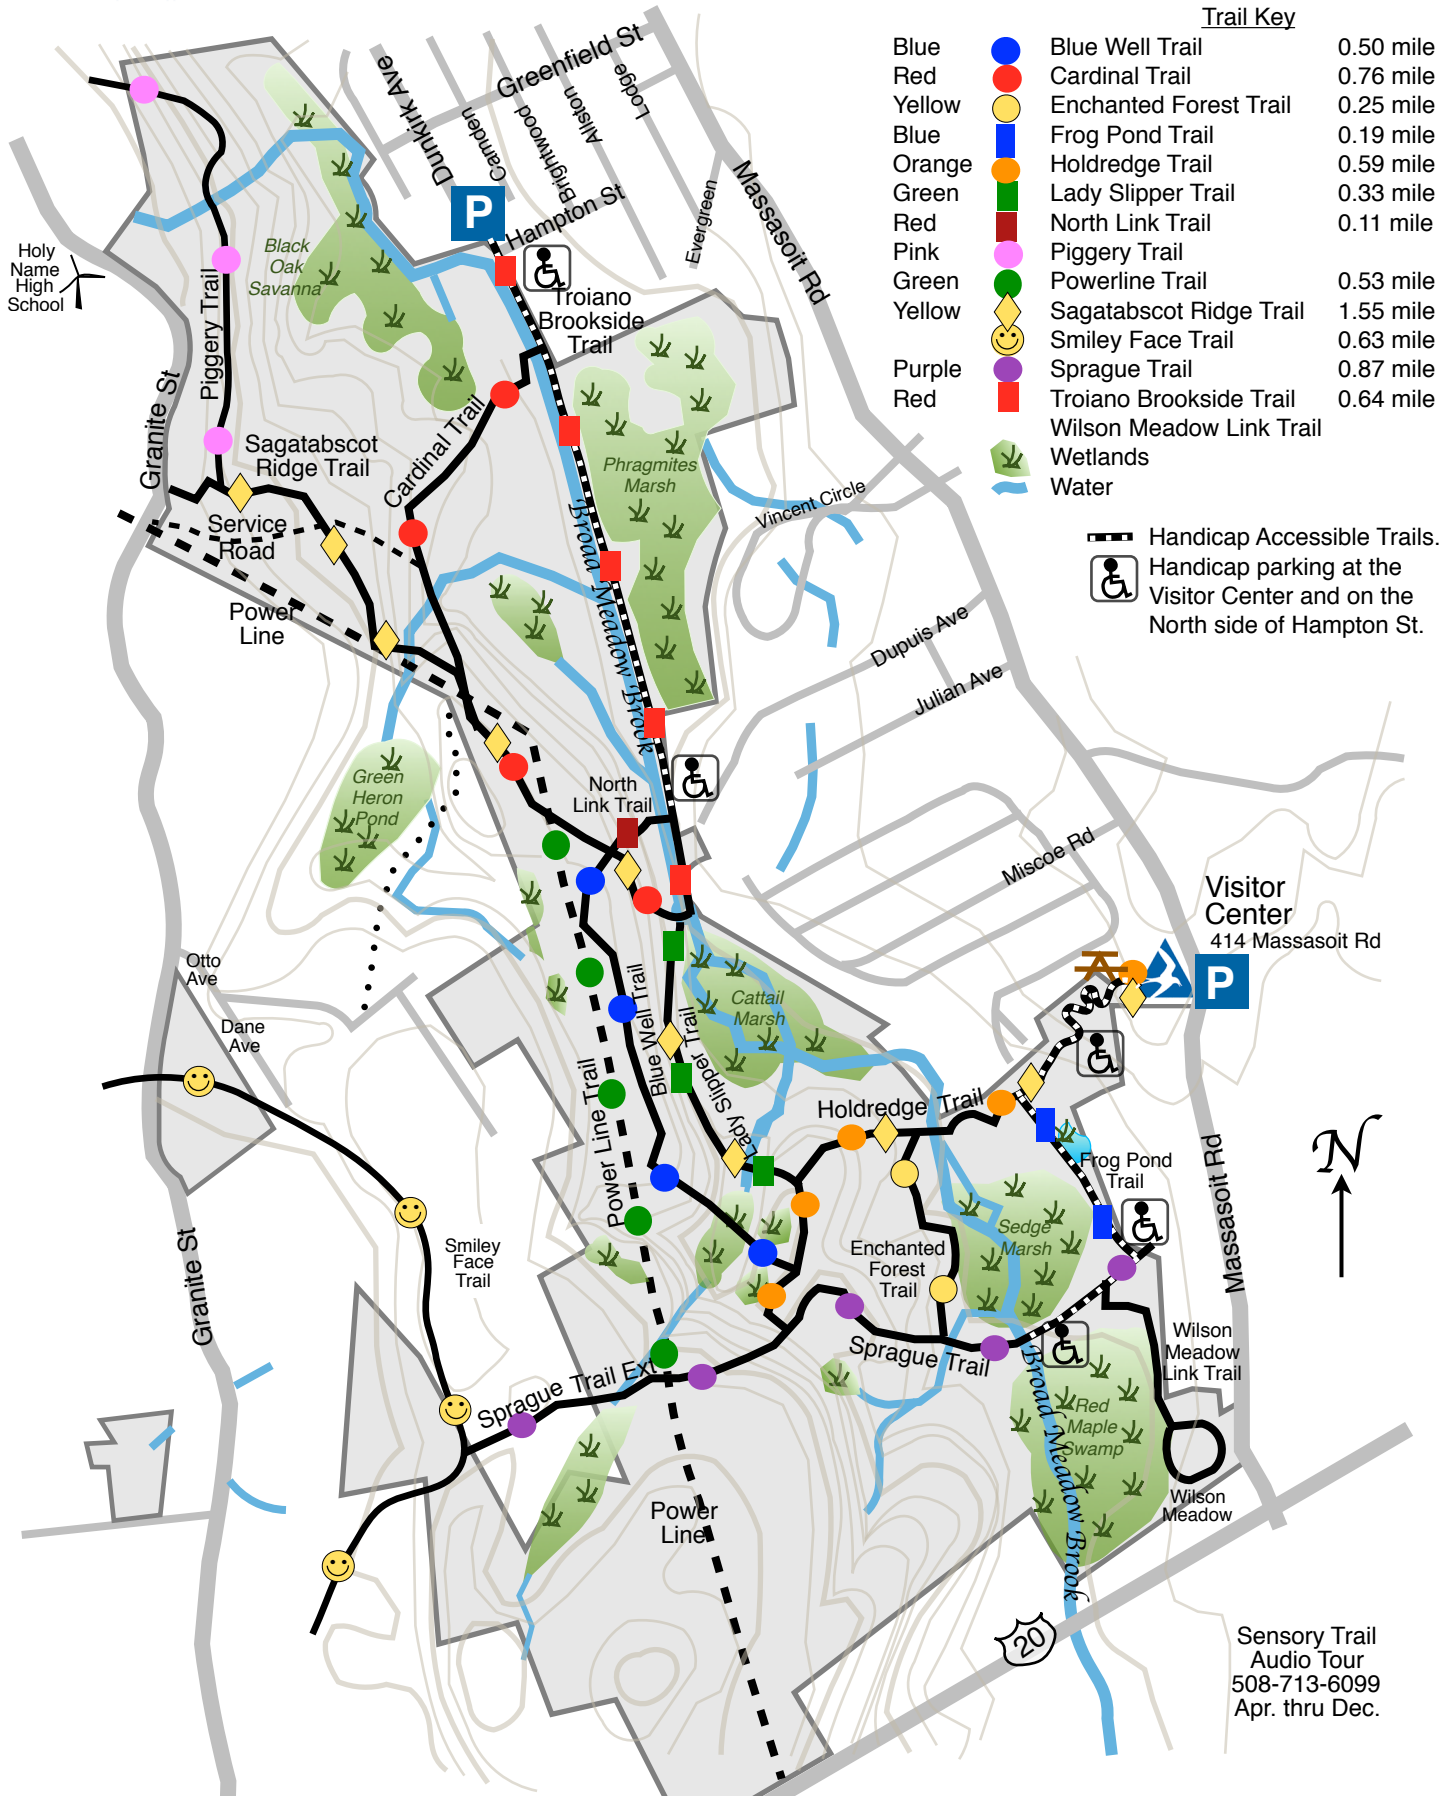

Broad Meadow Brook Wildlife Sanctuary Worcester, MA

Sensory Trail
Audio Tour
508-713-6099
Apr. thru Dec.