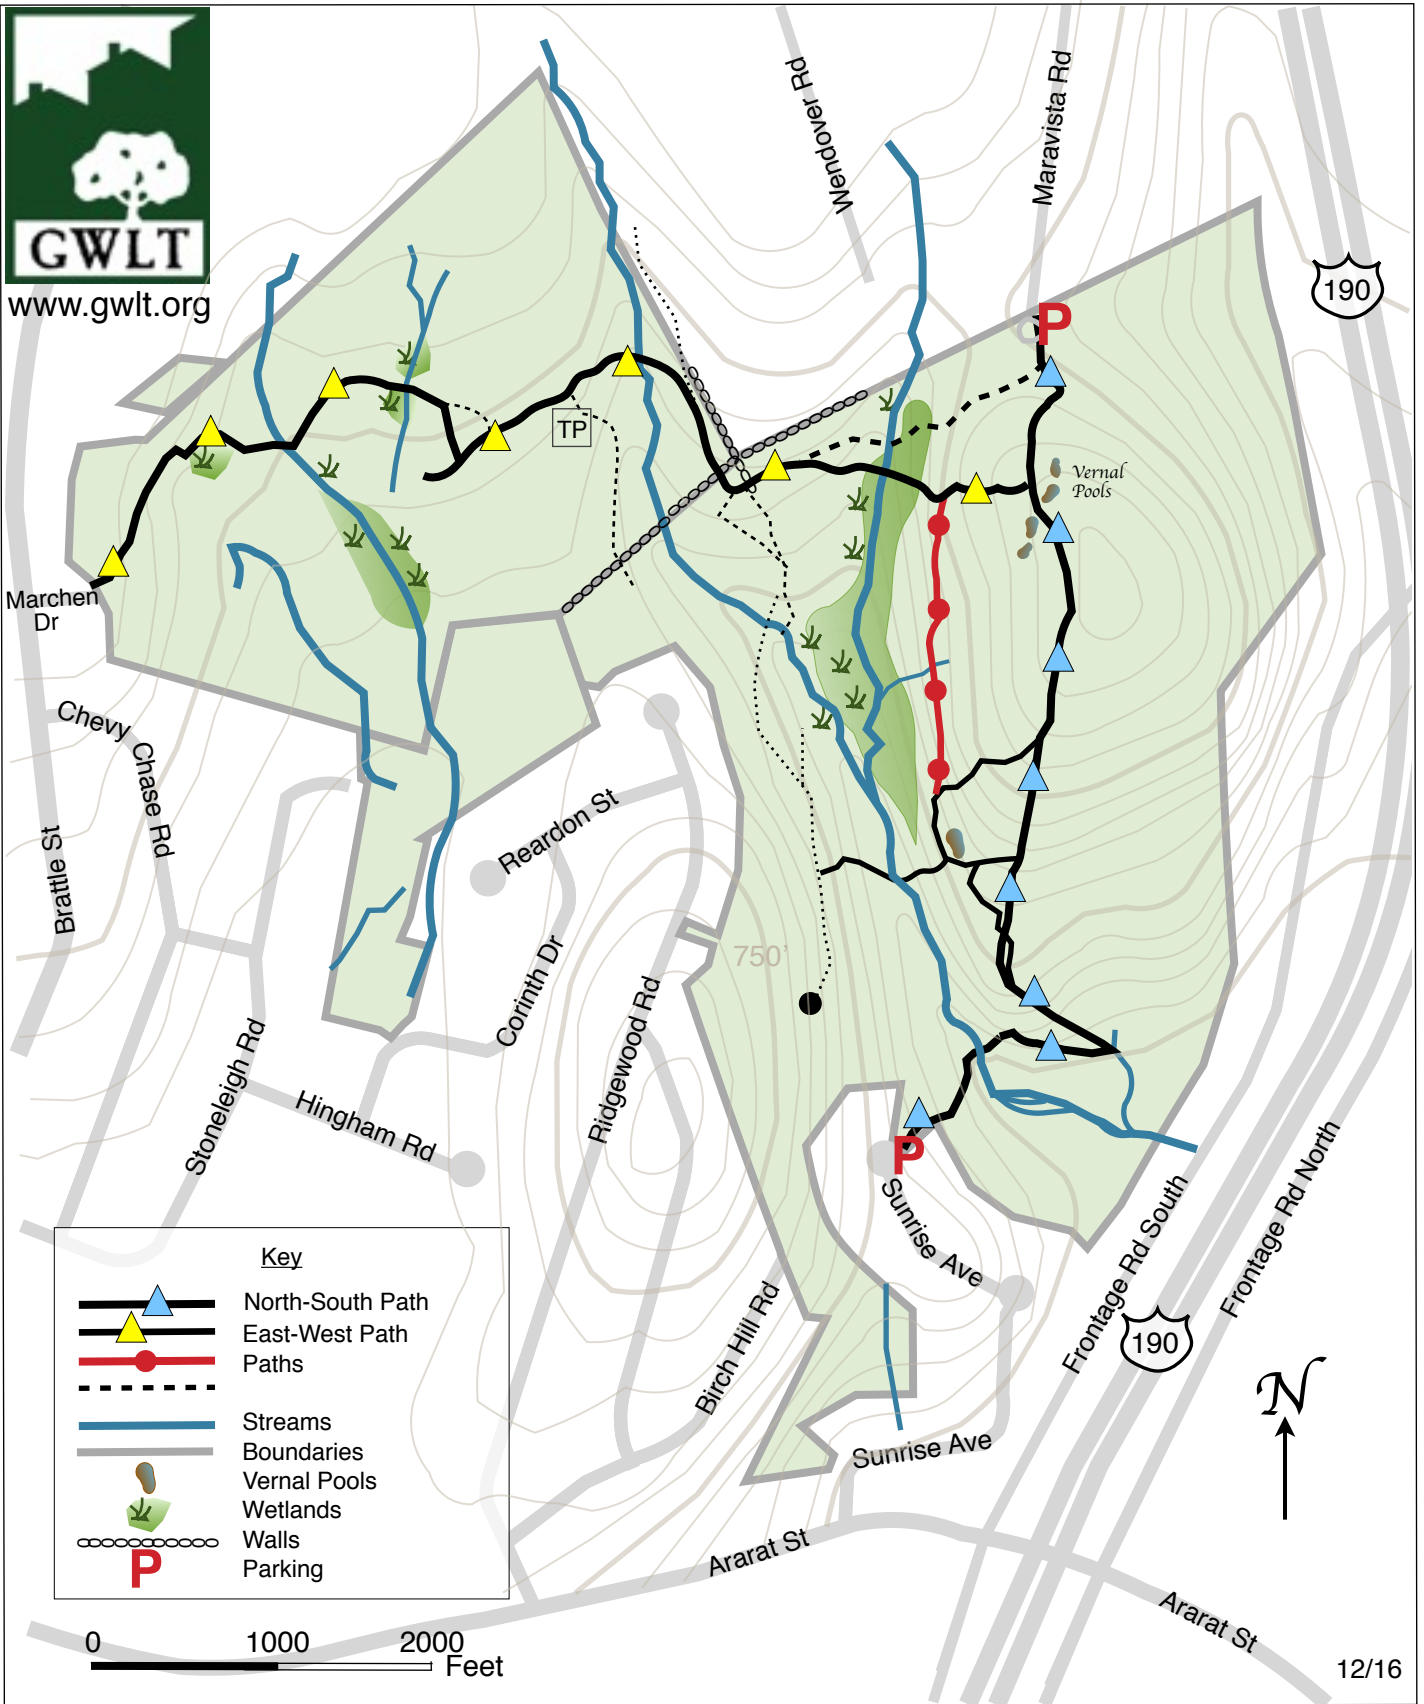

Bovenzi Park Worcester

www.gwlt.org

Key	
	North-South Path
	East-West Path
	Paths
	Streams
	Boundaries
	Vernal Pools
	Wetlands
	Walls
	Parking

0 1000 2000 Feet